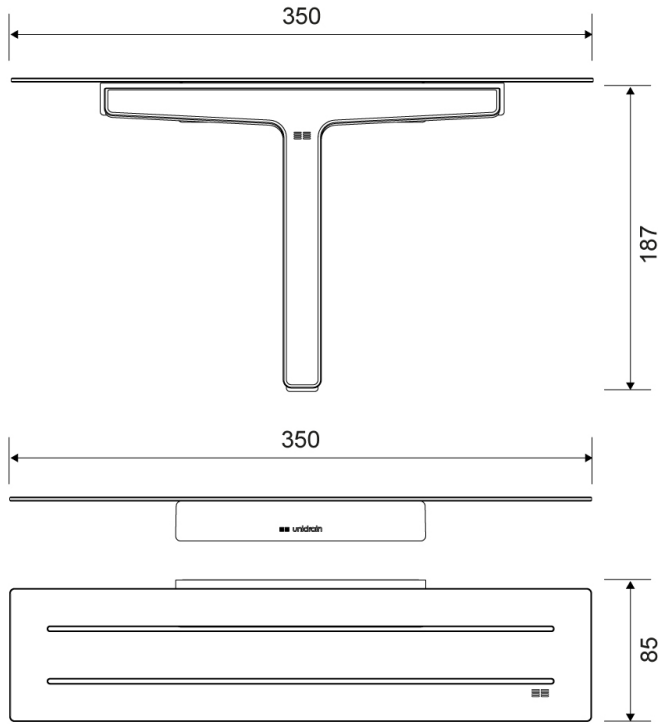

DATA SHEET

7011

Products